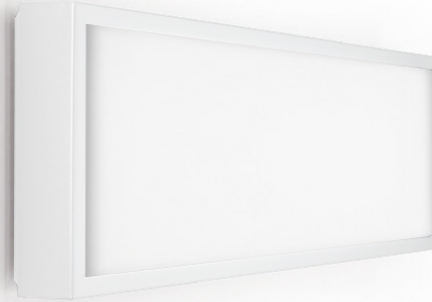

FLAT SURFACE

D12060

PROJECT _____

TYPE _____

NOTES _____

QUANTITY _____

DATE _____

GENERAL

Series: Flat
Division: Design
Mounting Type: Surface
Mounting Location: Ceiling
Subcategory: Ambient

PHYSICAL

Shape: Rectangle
Length (mm): 597
Length (in): 23 1/2
Width (mm): 222
Width (in): 8 3/4
Height (mm): 83
Height (in): 3 1/4
Extension (mm): 83
Extension (in): 3 1/4
Light Distribution: Direct
Weight (kg): 2.73
Weight (lbs): 6
Diffuser: Opal White Satin Acrylic
Fixture Finish: WHI
Fixture Material: Aluminum

ELECTRICAL

Number of Lamps: 2
Lamp Type: T5 Fluorescent
Bulb Included: Bulb Not Included
Total Output Wattage (W): 48
Max. Wattage Per Lamp (W): 24
Lamp Base: G5
Dimming: Phase Dimming (120Vac Only)
Driver Included: Yes
Driver Location: Integrated
Driver Type: Ballast - Universal
Input Voltage (V): 120 - 277
Upon Request: (Not included - see components) Integral: Phase dimming / Lutron

LED

OPTICAL

RATINGS AND CERTIFICATIONS

Certified By: CSA Certified to UL and CSA Standards
IP rating: IP20

597mm 23 1/2"